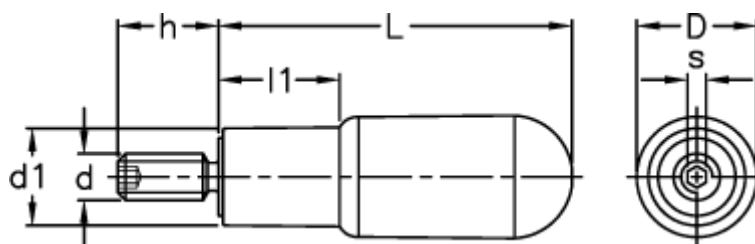

Article number: 2304120621

Description: E+G Two-volume revolving handle  
I.621/45+x-M6

## Measures

---

D = 15.5

d1 = 13.0

d 6g = M6

h = 13

L = 45

l1 = 15